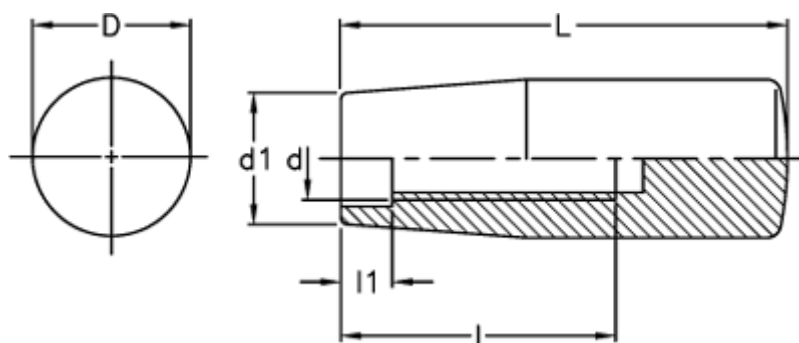

Data Sheet

Article number: 2304021901
Description: E+G Handle
I.280/80-M10

Measures

d = M10
D = 26
d1 = 21
l = 55
L = 80
l1 = 7.0